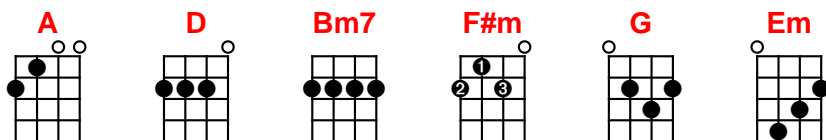

Dirty Old Town

Ewan McColl, 1949

Leader: Mary Jane

[A] [D] [A] [Bm7] [F#m]

I met my [D] love by the gas works wall
Dreamed a [G] dream by the old ca--[D] nal
[D] I kissed my girl by the factory [D] wall
Dirty old [A] town dirty old [Bm7] town

Clouds are [D] drifting across the moon
Cats are [G] prowling on their [D] beat
[D] Spring's a girl from the streets at [D] night
Dirty old [A] town dirty old [Bm7] town

I heard a [D] siren from the docks
Saw a [G] train set the night on [D] fire
[D] I smelled the spring on the smoky [D] wind
Dirty old [A] town dirty old [Bm7] town

I'm gonna [D] make me a big sharp axe
Shining [G] steel tempered in the [D] fire
[D] I'll chop you down like an old dead [D] tree
Dirty old [A] town dirty old [Bm7] town

Mary Jane - kazoo

I'm gonna [D] make me a big sharp axe
Shining [G] steel tempered in the [D] fire
[D] I'll chop you down like an old dead [D] tree
Dirty old [A] town dirty old [Bm7] town

I met my [D] love by the gas works wall
Dreamed a [G] dream by the old ca--[D] nal
[D] I kissed my girl by the factory [D] wall
Dirty old [Em] town.....dirty old [Bm7] town
Dirty old [A] town dirty old [Bm7] town